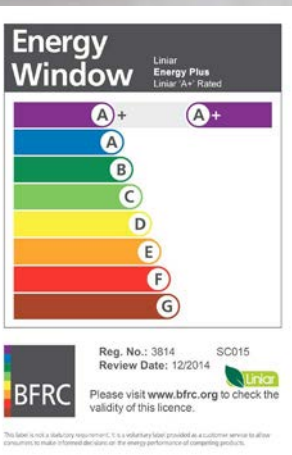

Better for the environment

Energy Ratings explained

One of the most effective ways you can save energy within your home is through installing energy efficient doors and windows.

Whether double or triple glazed, Liniar windows outperform most of the other leading windows in the UK – mainly due to our innovative PVCu multi-chambered profile design.

The BFRC Energy Rating Scheme is the UK's national system for rating the energy efficiency of windows and is recognised within the Building Regulations as a method of showing compliance for your windows installation. The rating scale runs from A+ to G, and indicates how well a product will:

- help you contain and conserve heat within your building in the winter
- keep out the elements
- resist condensation on the inside
- contribute to improved sound insulation.

Liniar windows and doors can achieve an **'A+' rating***, better than most of its competitors, which means you'll be able to enjoy a warmer and quieter home as well as lower energy bills.

*Individual stockists may offer different ratings

Lead-free

Liniar windows are made from 100% lead-free PVCu – better for the environment and better for you and your family. You no longer have lead in your petrol or paint, so why choose to have windows containing lead?